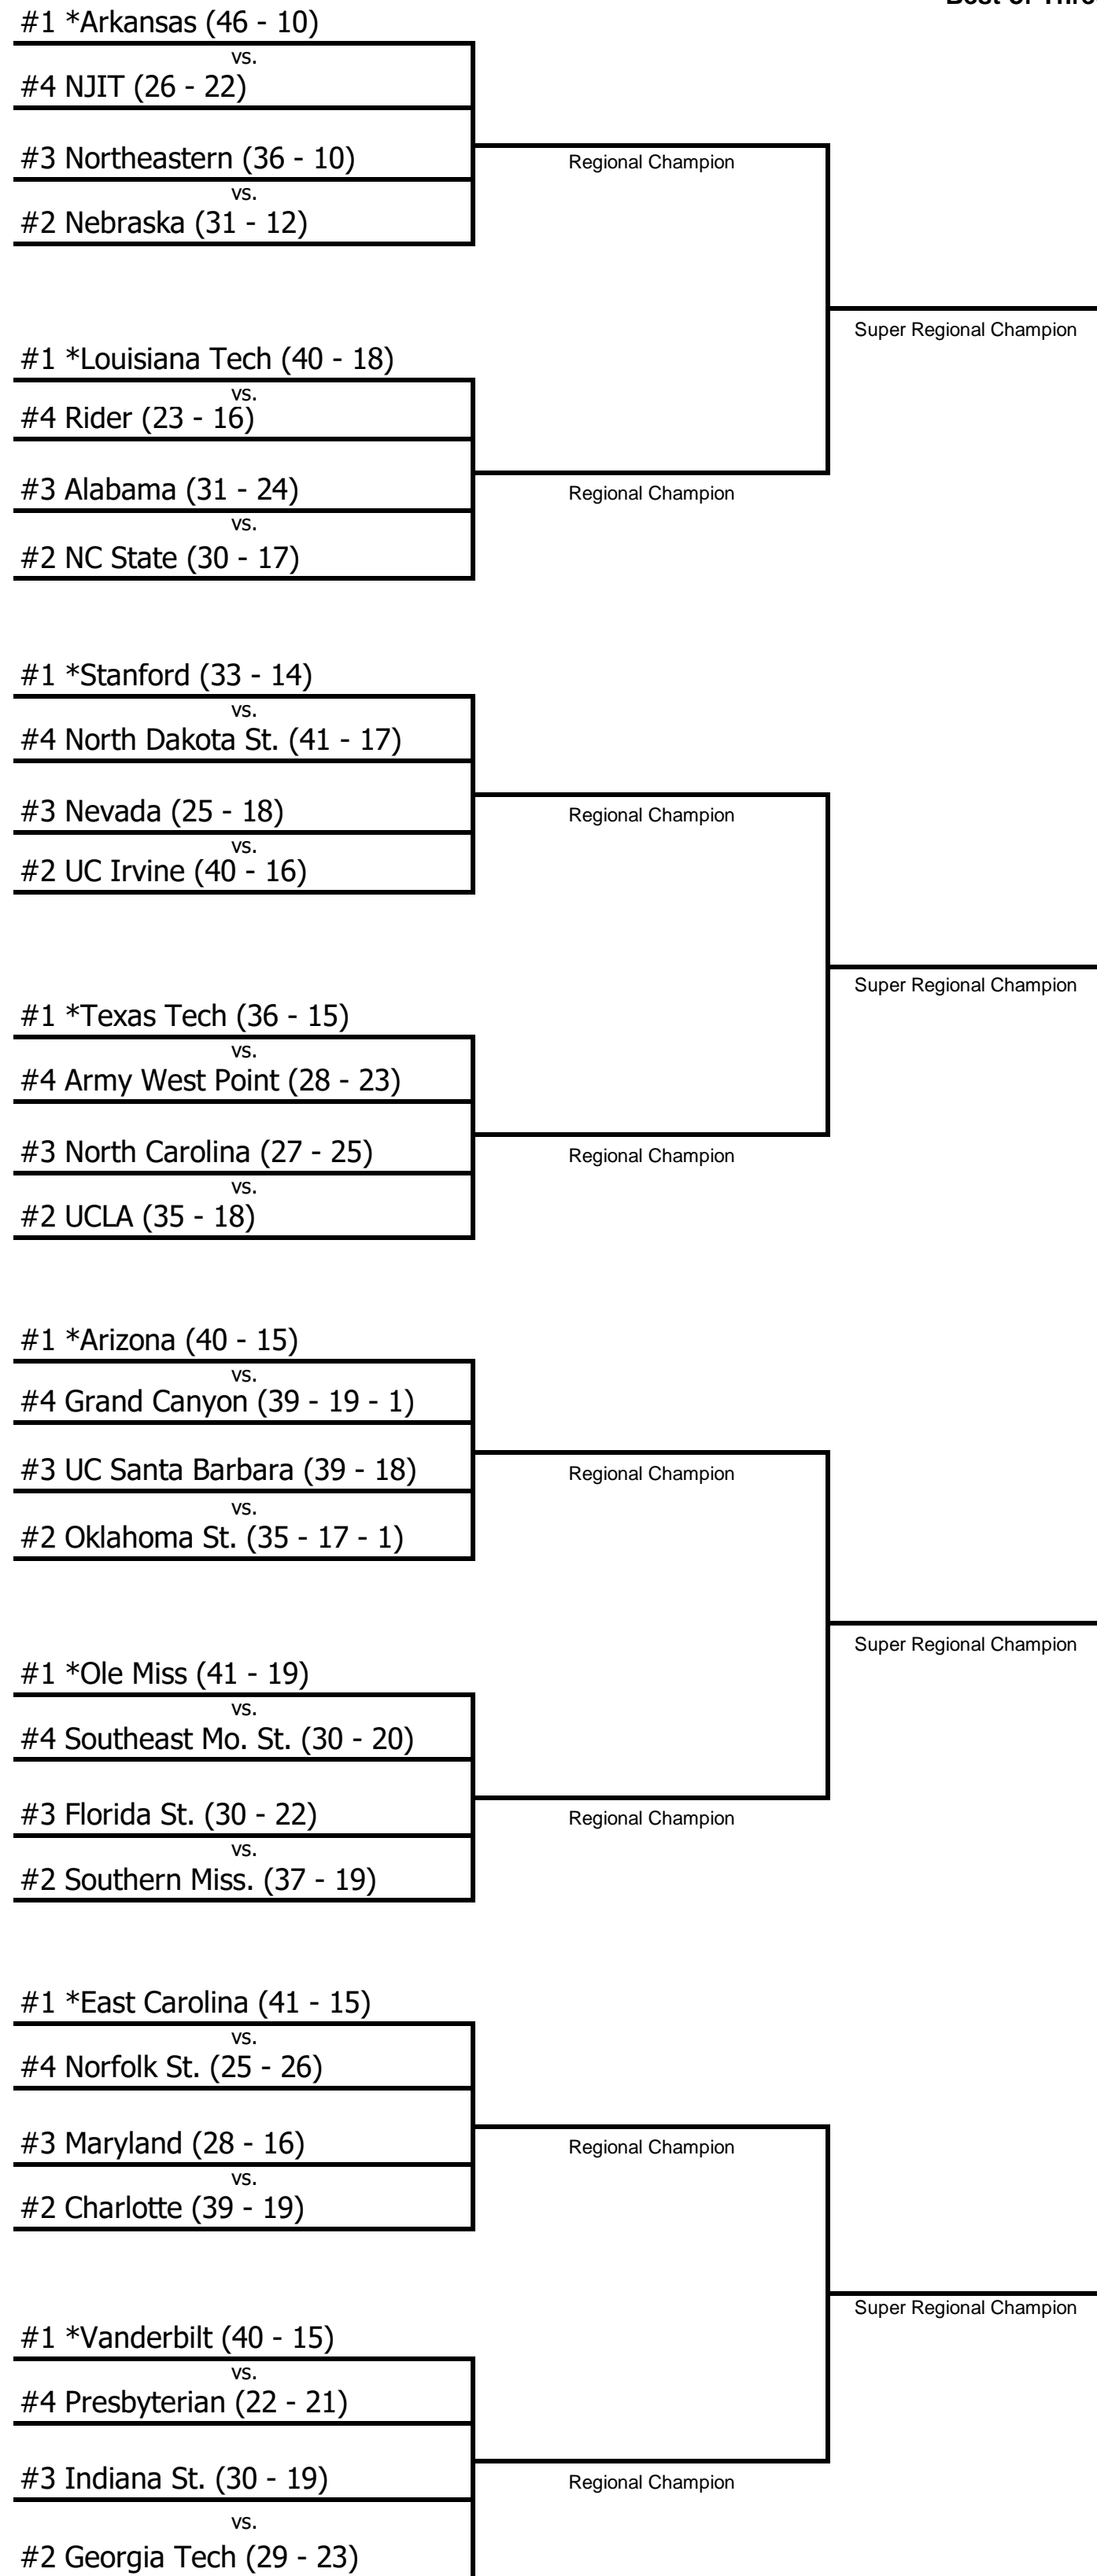

Regionals
June 4-7
*Campus or Neutral Sites
Double Elimination
First-Round Pairings

Super Regionals
June 11-13 or June 12-14
*Campus or Neutral Sites
Best-of-Three Games

Men's College World Series (MCWS)
June 19-29/30
Omaha, Nebraska
Double Elimination
First-Round Pairings
Best-of-Three MCWS Finals

Men's College World Series (MCWS)
June 19-29/30
Omaha, Nebraska
Double Elimination
First-Round Pairings
Best-of-Three MCWS Finals

Super Regionals
June 11-13 or June 12-14
*Campus or Neutral Sites
Best-of-Three Games

Regionals
June 4-7
*Campus or Neutral Sites
Double Elimination
First-Round Pairings

National Top 16 Seeds

1. Arkansas (46-10)
2. Texas (42-15)
3. Tennessee (45-16)
4. Vanderbilt (40-15)
5. Arizona (40-15)
6. TCU (40-17)
7. Mississippi St. (40-15)
8. Texas Tech (36-15)
9. Stanford (33-14)
10. Notre Dame (30-11)
11. Old Dominion (42-14)
12. Ole Miss (41-19)
13. East Carolina (41-15)
14. Oregon (37-14)
15. Florida (38-20)
16. Louisiana Tech (40-18)